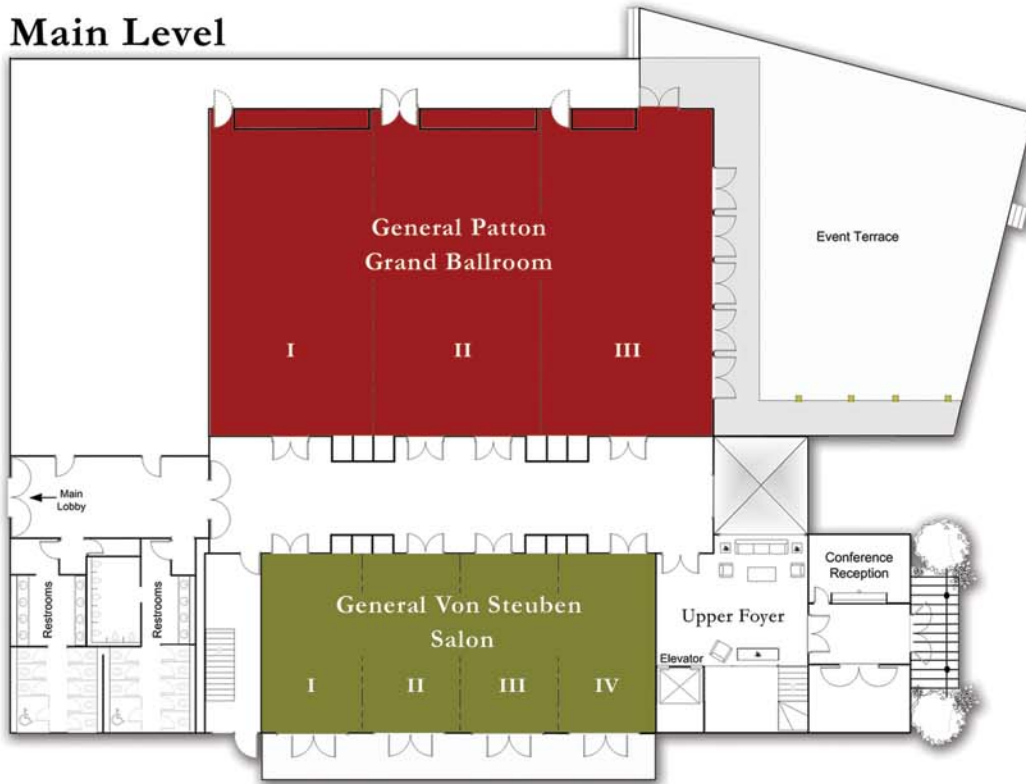

Main Level

Lower Level

	Dimensions W x L	Square Footage	Cocktail Receptions 	Banquet Rounds 	Banquet Square 	Theatre 	Classroom 	U-Shape 	Block 	Hollow Square 
General Patton Grand Ballroom	88' x 55'	4,840	500	280	300	500	300	-	-	-
I, II, III	29' x 55'	1,595	100	80	100	150	90	40	40	40
General Von Steuben, Chiemsee, Berchtesgaden Salon	68' x 30'	2,040	100	100	100	200	120	50	50	50
I, II, III, IV	30' x 17'	510	25	25	20	50	30	25	25	25