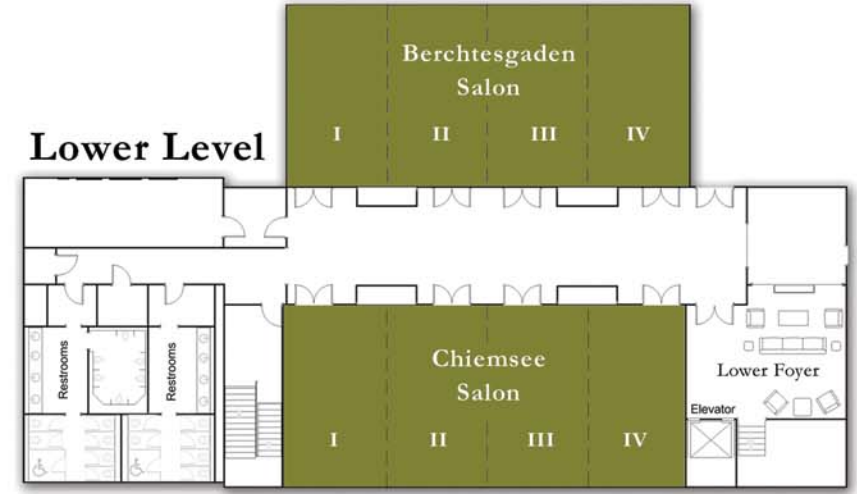

Main Level

Lower Level

	Dimensions W x L	Square Footage	Cocktail Receptions 	Banquet Rounds 	Banquet Square 	Theatre 	Classroom 	U-Shape 	Block 	Hollow Square 
General Patton Grand Ballroom	88' x 55'	4,840	500	280	300	500	300	-	-	-
I, II, III	29' x 55'	1,595	100	80	100	150	90	40	40	40
General Von Steuben, Chiemsee, Berchtesgaden Salon	68' x 30'	2,040	100	100	100	200	120	50	50	50
I, II, III, IV	30' x 17'	510	25	25	20	50	30	25	25	25